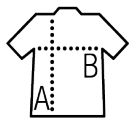

SOL'S RIDE WOMEN

SOL'S®
the fair spirit

WOMEN'S LIGHT PADDED JACKET

01170

Quality

POLYAMIDE

Outside & lining: 100% polyamide

Padding: 100% polyester - 180 gsm

Style

Available sizes

Sizes	S	M	L	XL	XXL
A/B	60/50	62/52	64/54	66/56	68/58

Available colours

Red

Black

Navy

Neon lime

Metal grey

Dark pink

Packaging

Carton size : 64 x 42 x 38 cm

Weight per carton : 0.00 kg

Related products

SOL'S RIDE MEN
01193