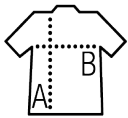

Quality

Style

Zip opening
2 front pockets with pen compartment
1 inside pocket

Available sizes

Sizes	XS	S	M	L	XL	XXL	3XL	4XL
A/B	66/49	67/52	68/55	69/58	70/61	71/64	72/67	73/70

Available colours

Packaging

 Carton size : 34 x 40 x 26 cm